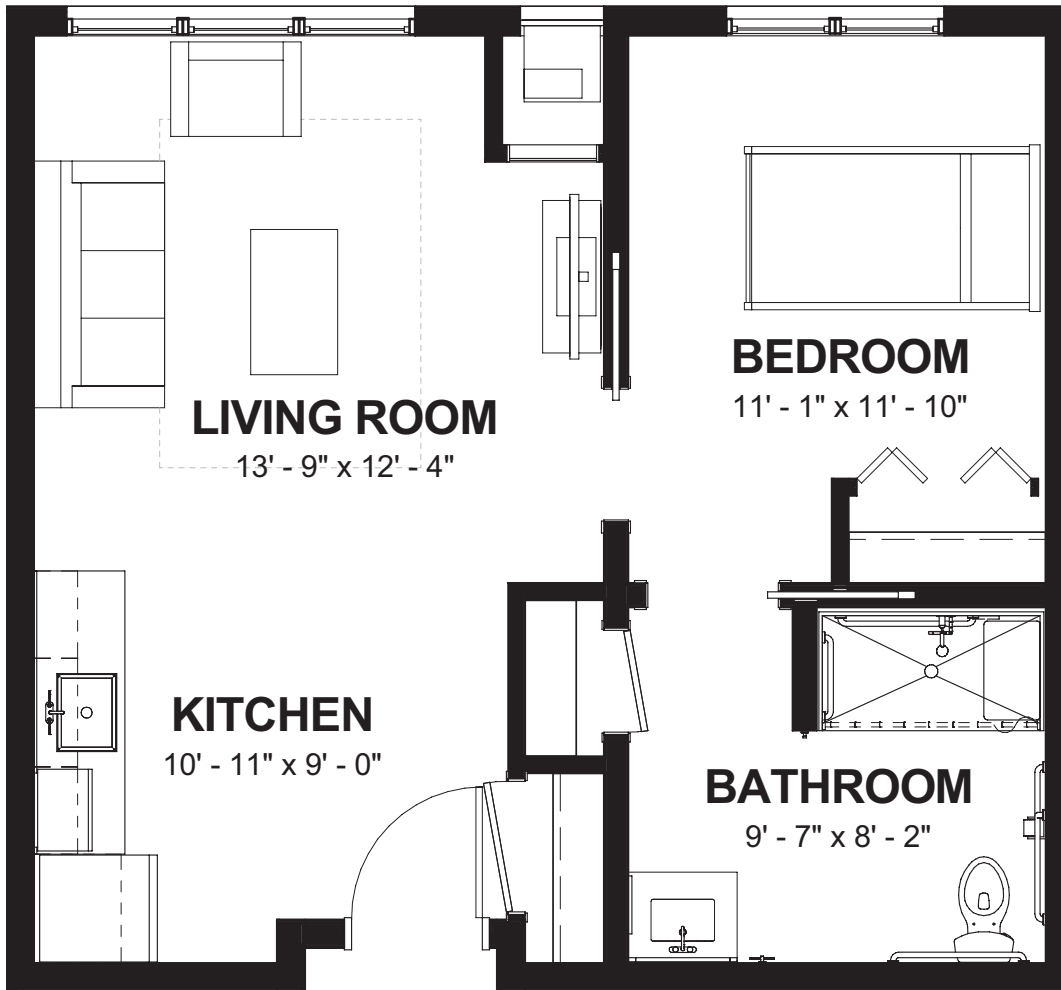

# Mulberry I

512 <sup>SQ FT</sup>

- One Bedroom
- One Bath

# Mulberry II

512 <sup>SQ FT</sup>

- One Bedroom
- One Bath

# Hickory

541 <sup>SQ FT</sup>

- One Bedroom
- One Bath

# Spruce I

624 SQ FT

- One Bedroom
- One Bath