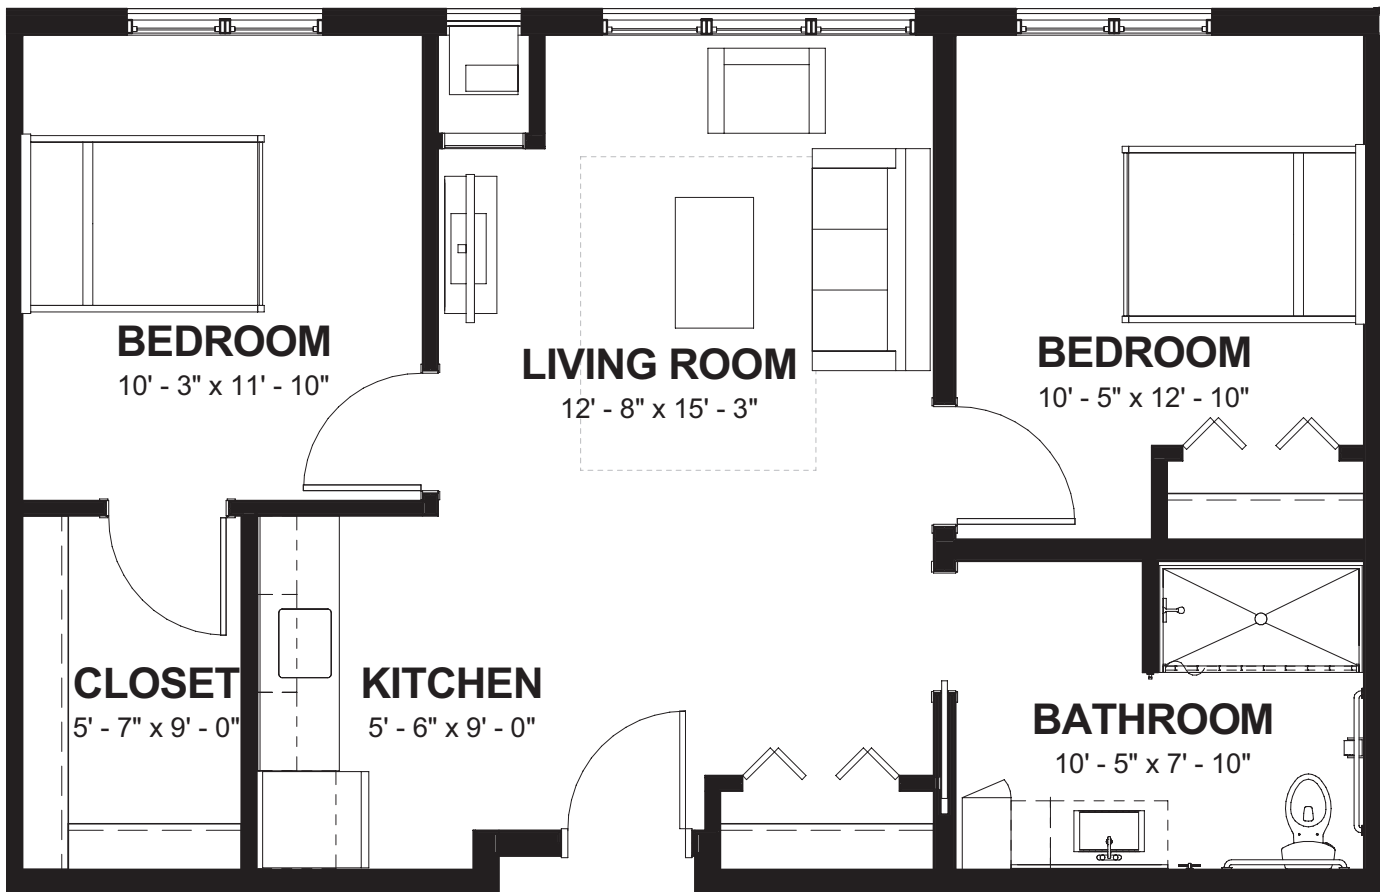

# Linden I

600 SQ FT

- One Bedroom
- One Bath

# Linden II

599 SQ FT

- One Bedroom
- One Bath

# Aspen I

752 SQ FT

- Two Bedroom
- Two Bath

# Cedar

739 SQ FT

- Two Bedroom
- One Bath