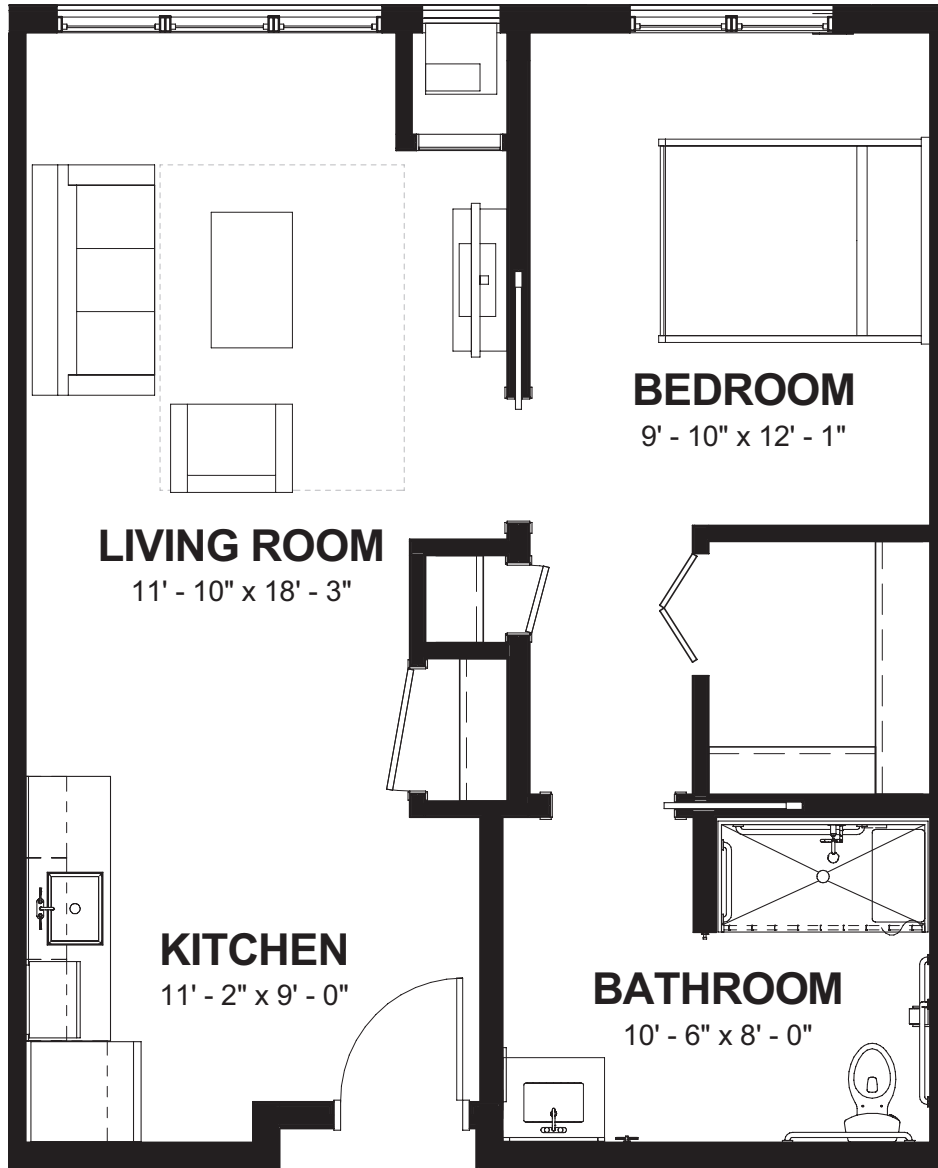

# Mulberry II

512 <sup>SQ FT</sup>

- One Bedroom
- One Bath

# Hickory

541 <sup>SQ FT</sup>

- One Bedroom
- One Bath

# Spruce I

624 SQ FT

- One Bedroom
- One Bath

# Spruce II

625 SQ FT

- One Bedroom
- One Bath