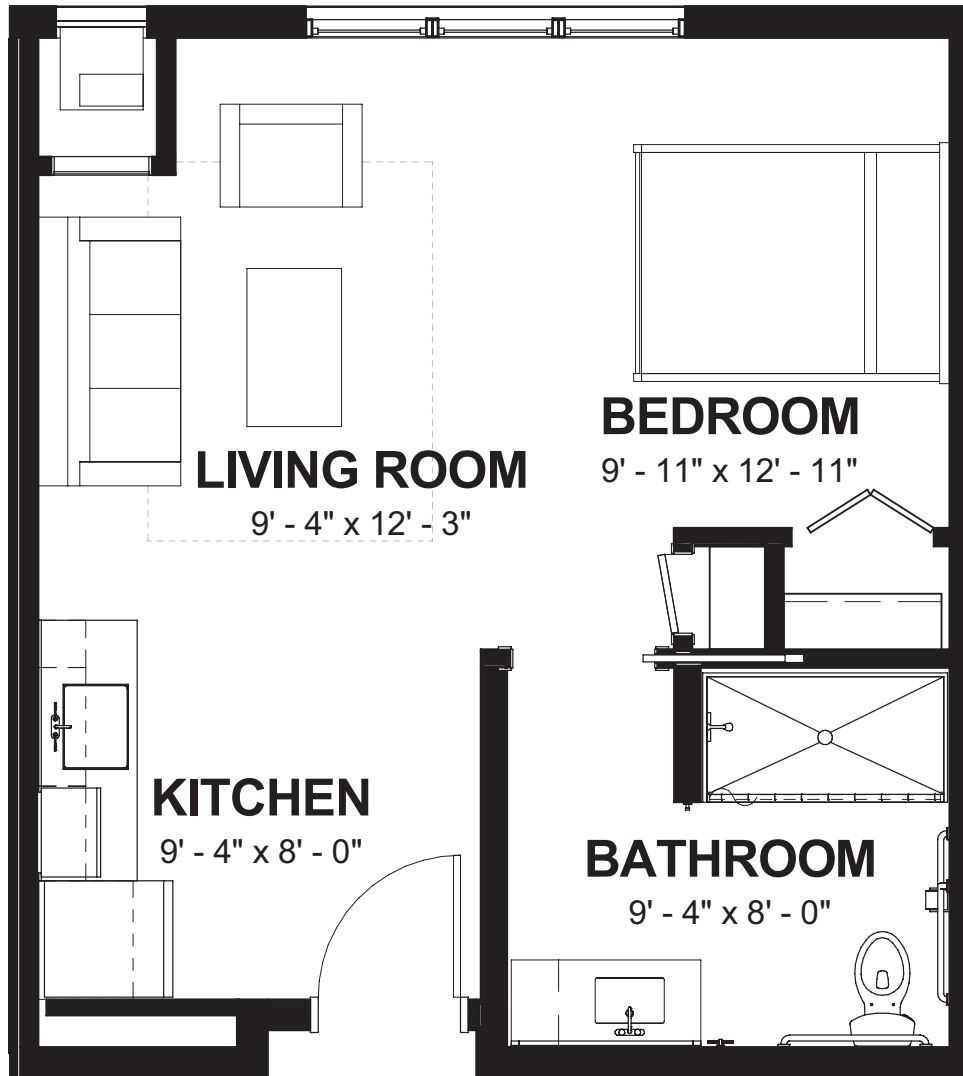

# Cedar

739 SQ FT

- Two Bedroom
- One Bath

# Dogwood

779 SQ FT

- Two Bedroom
- One Bath

# Alder

424 <sup>SQ FT</sup>

■ Studio

# Poplar

451 <sup>SQ FT</sup>

■ Studio