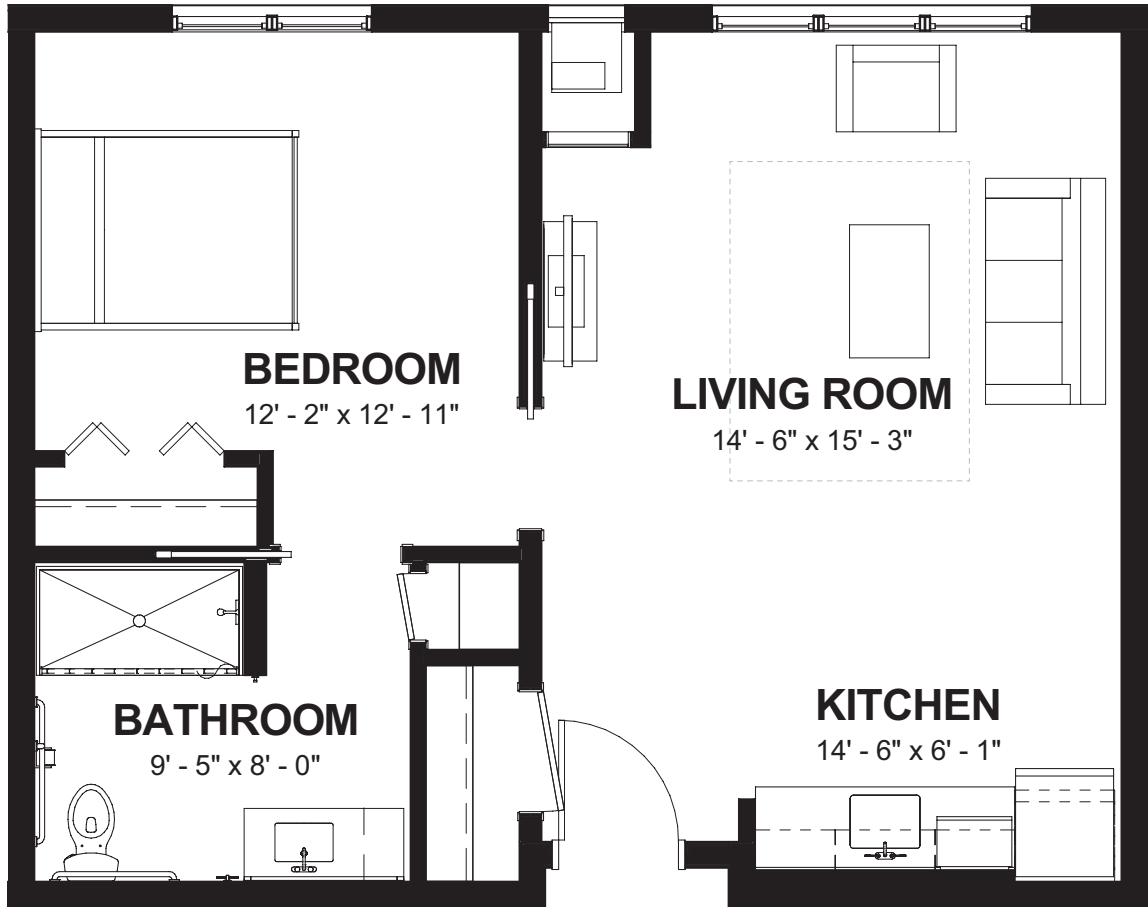

# Juniper

659 SQ FT

- One Bedroom
- One Bath

# Linden I

600 SQ FT

- One Bedroom
- One Bath

# Linden II

599 SQ FT

- One Bedroom
- One Bath

# Cedar

739 SQ FT

- Two Bedroom
- One Bath