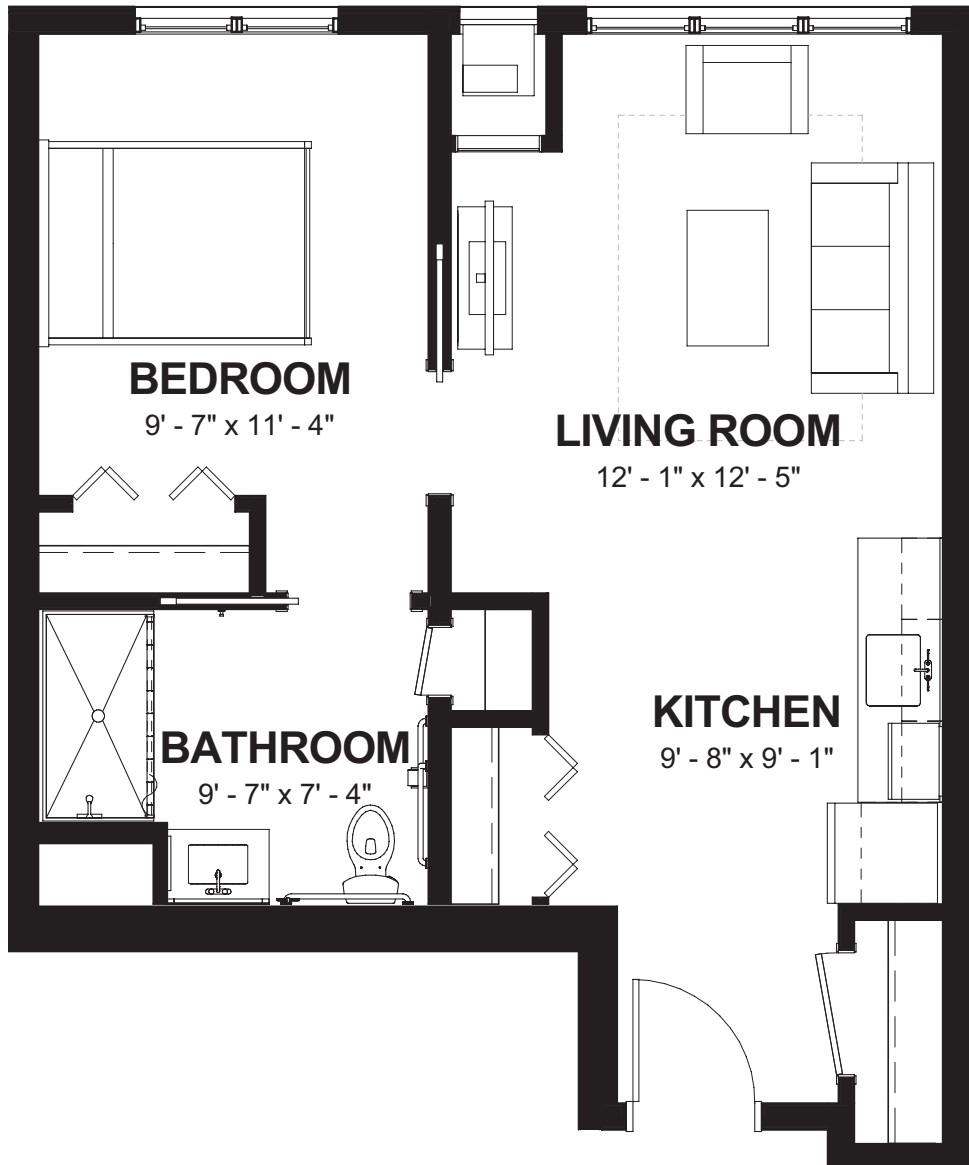

# Mulberry I

512 <sup>SQ FT</sup>

- One Bedroom
- One Bath

# Mulberry II

512 <sup>SQ FT</sup>

- One Bedroom
- One Bath

# Hickory

541 <sup>SQ FT</sup>

- One Bedroom
- One Bath

# Spruce I

624 SQ FT

- One Bedroom
- One Bath