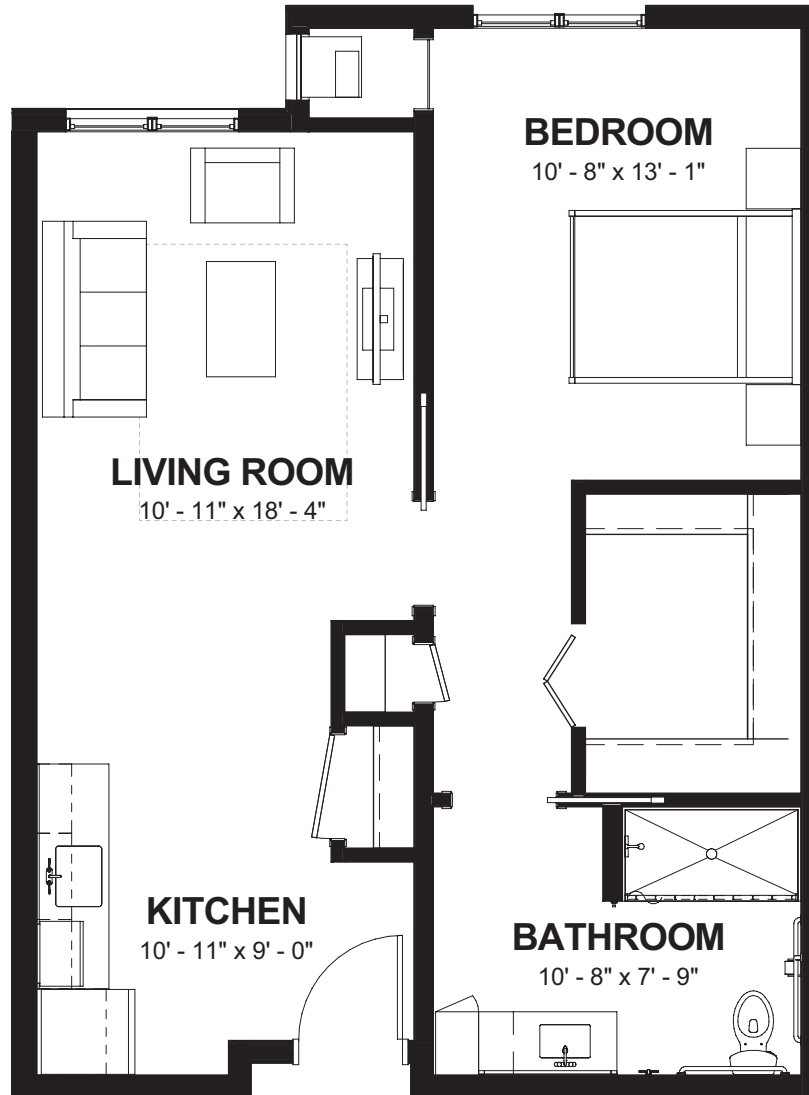

# Hickory

541 <sup>SQ FT</sup>

- One Bedroom
- One Bath

# Spruce I

624 SQ FT

- One Bedroom
- One Bath

# Spruce II

625 SQ FT

- One Bedroom
- One Bath

# Juniper

659 SQ FT

- One Bedroom
- One Bath