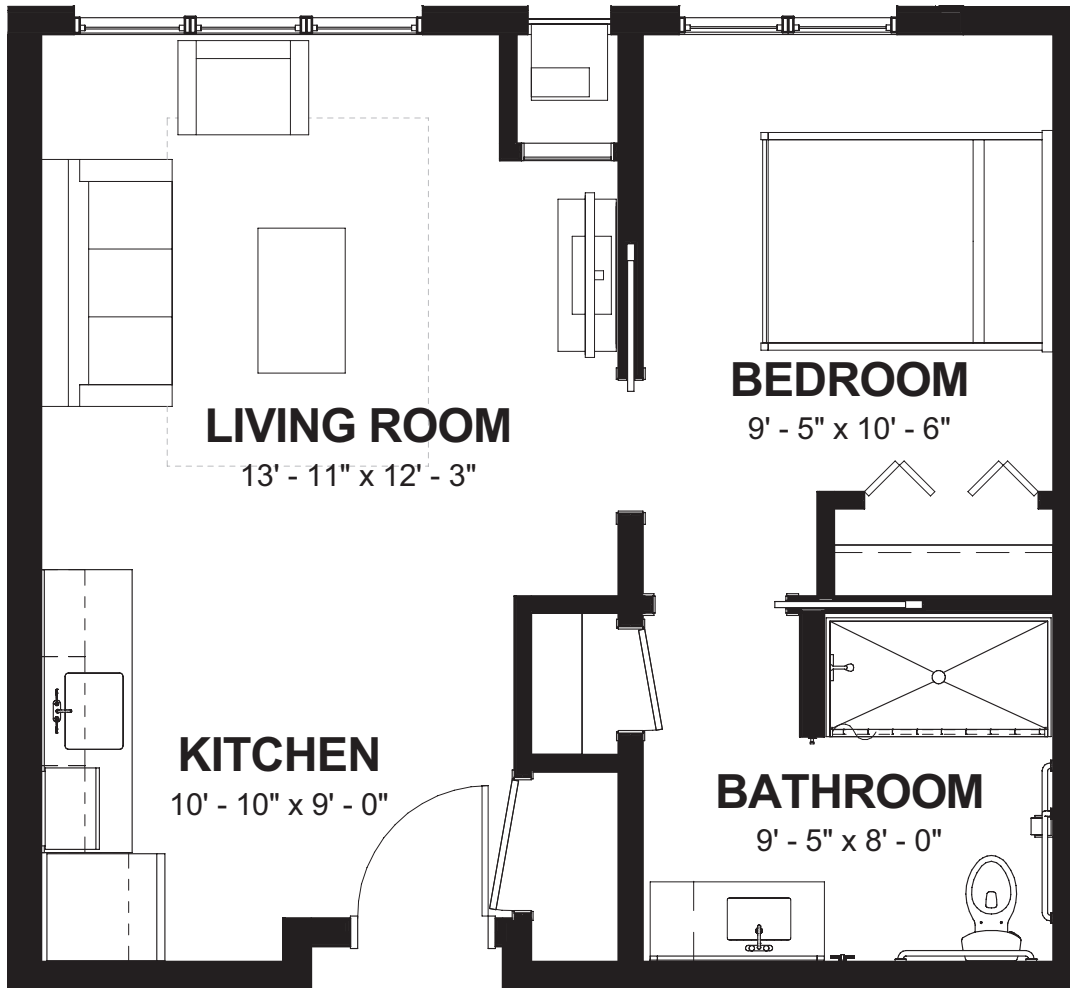

# Mulberry I

512 <sup>SQ FT</sup>

- One Bedroom
- One Bath

# Mulberry II

512 <sup>SQ FT</sup>

- One Bedroom
- One Bath

# Hickory

541 <sup>SQ FT</sup>

- One Bedroom
- One Bath

# Spruce I

624 SQ FT

- One Bedroom
- One Bath