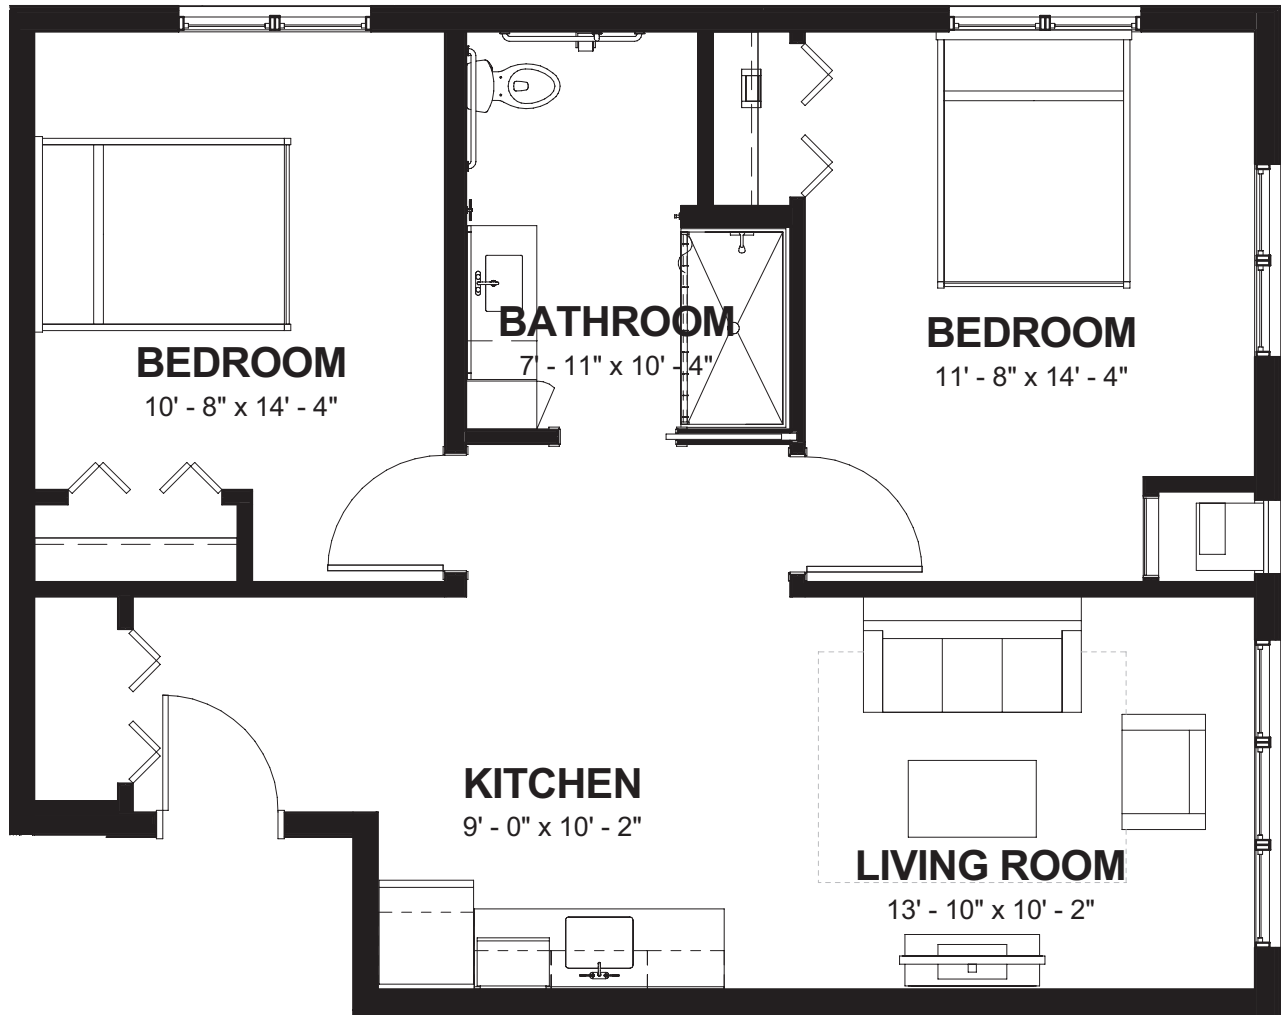

# Aspen II

752 SQ FT

- Two Bedroom
- Two Bath

# Cedar

739 SQ FT

- Two Bedroom
- One Bath

# Dogwood

779 SQ FT

- Two Bedroom
- One Bath

# Alder

424 <sup>SQ FT</sup>

■ Studio