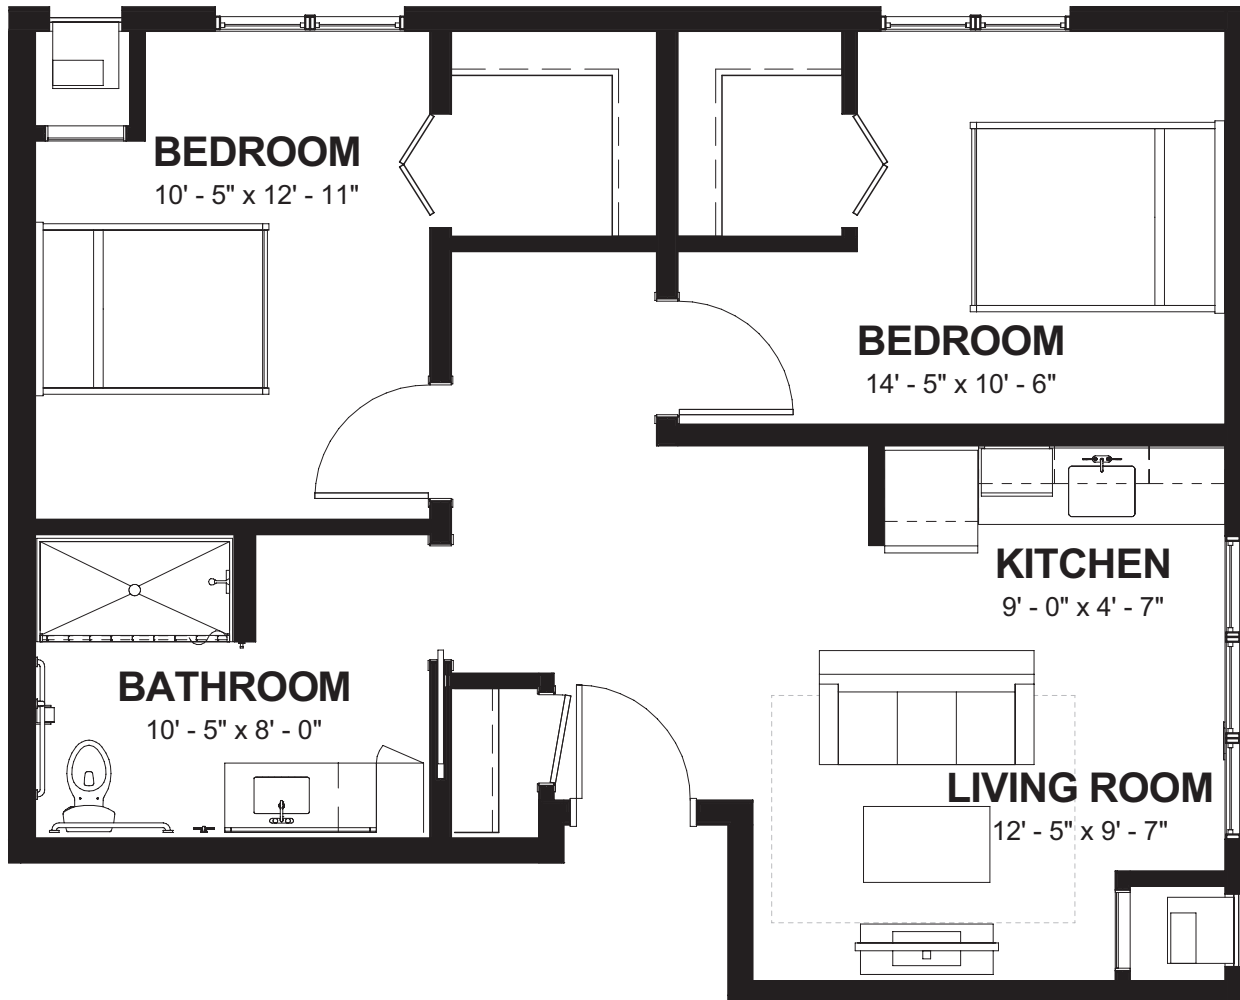

# Aspen I

752 SQ FT

- Two Bedroom
- Two Bath

# Aspen II

752 SQ FT

- Two Bedroom
- Two Bath

# Cedar

739 SQ FT

- Two Bedroom
- One Bath

# Dogwood

779 SQ FT

- Two Bedroom
- One Bath