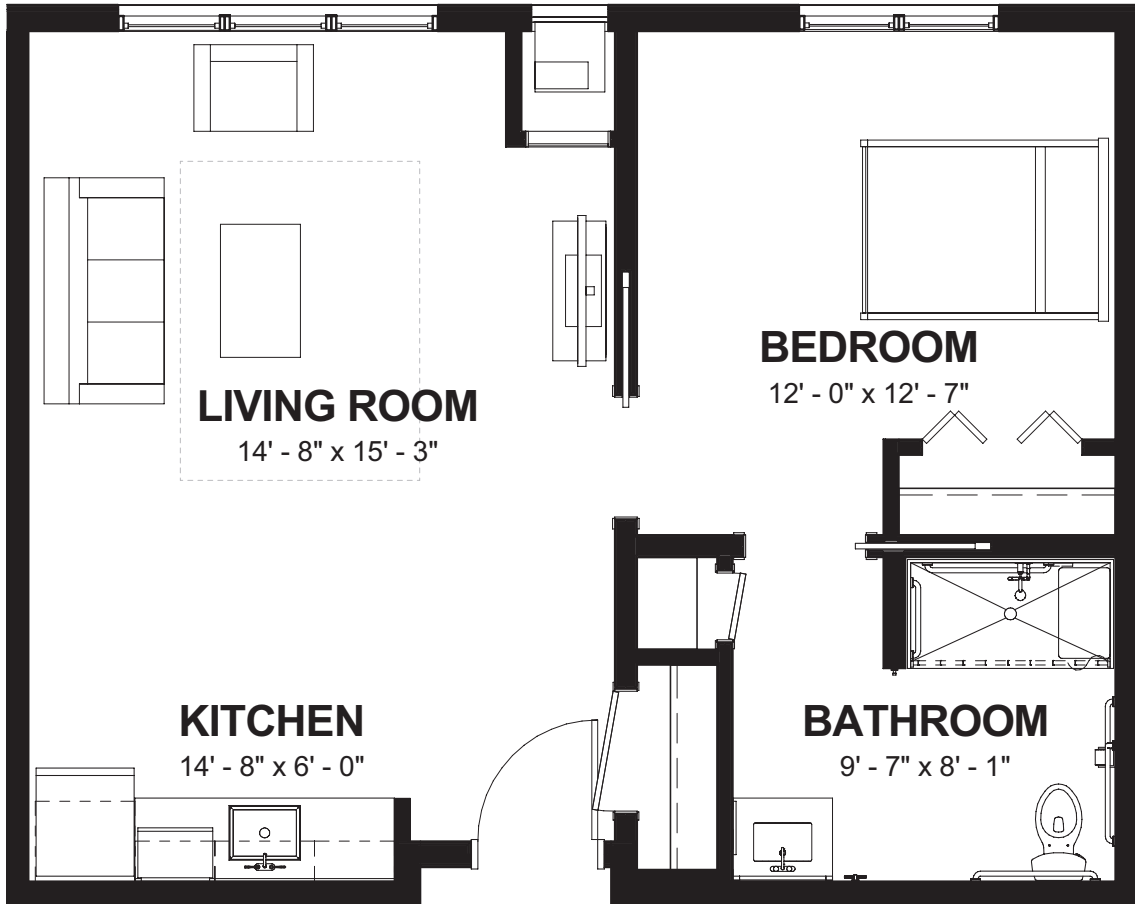

# Juniper

659 SQ FT

- One Bedroom
- One Bath

# Linden I

600 SQ FT

- One Bedroom
- One Bath

# Linden II

599 SQ FT

- One Bedroom
- One Bath

# Aspen I

752 SQ FT

- Two Bedroom
- Two Bath