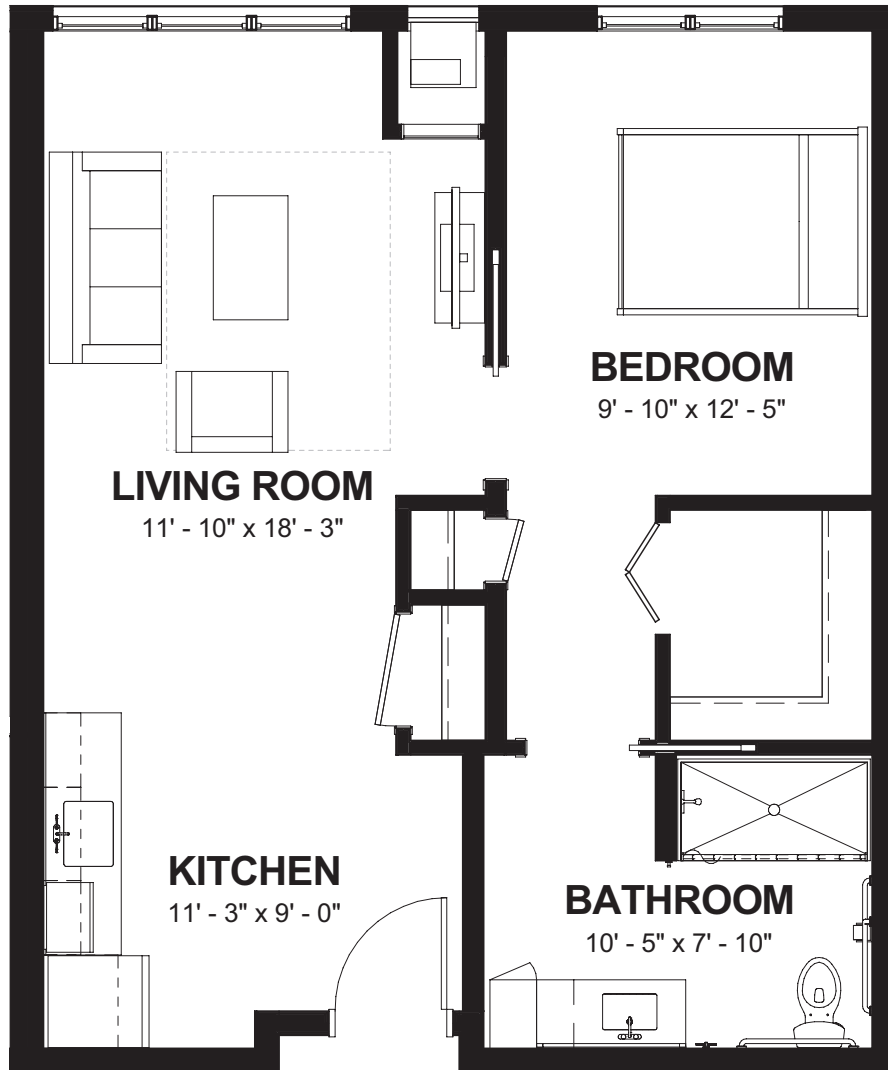

# Hickory

541 <sup>SQ FT</sup>

- One Bedroom
- One Bath

# Spruce I

624 SQ FT

- One Bedroom
- One Bath

# Spruce II

625 SQ FT

- One Bedroom
- One Bath

# Juniper

659 SQ FT

- One Bedroom
- One Bath