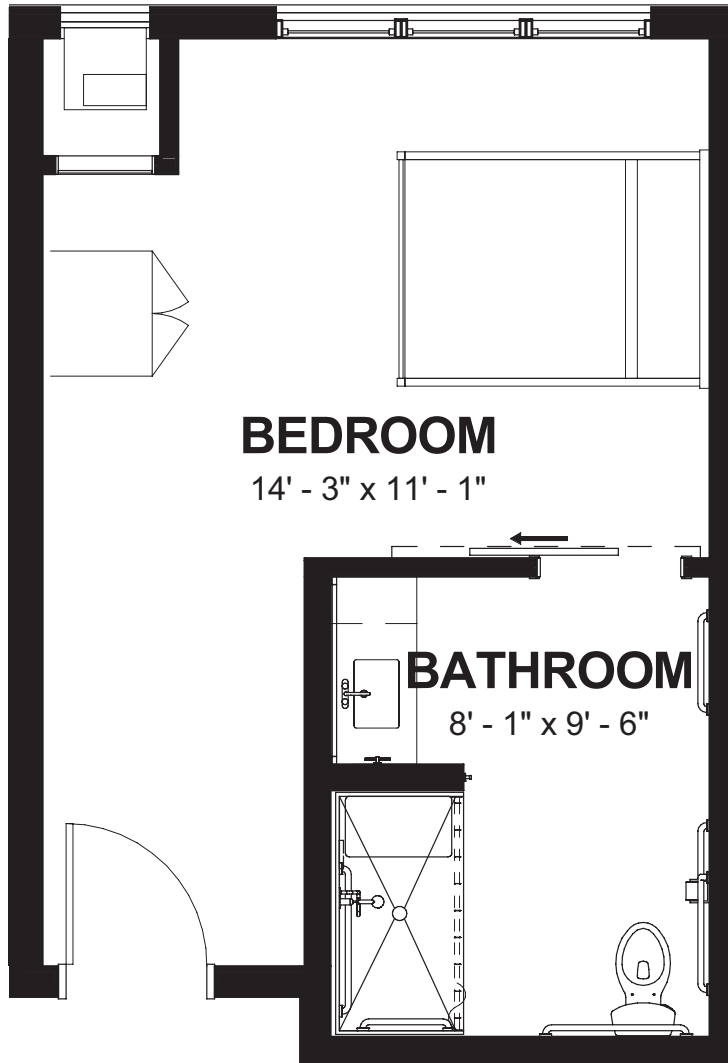

Cypress II

311 ^{SQ FT}

- One Bedroom
- One Bath

Cypress I

311 ^{SQ FT}

- One Bedroom
- One Bath

Cherry

378 SQ FT

- One Bedroom
- One Bath

Rose

596 SQ FT

- Two Bedroom
- One Bath