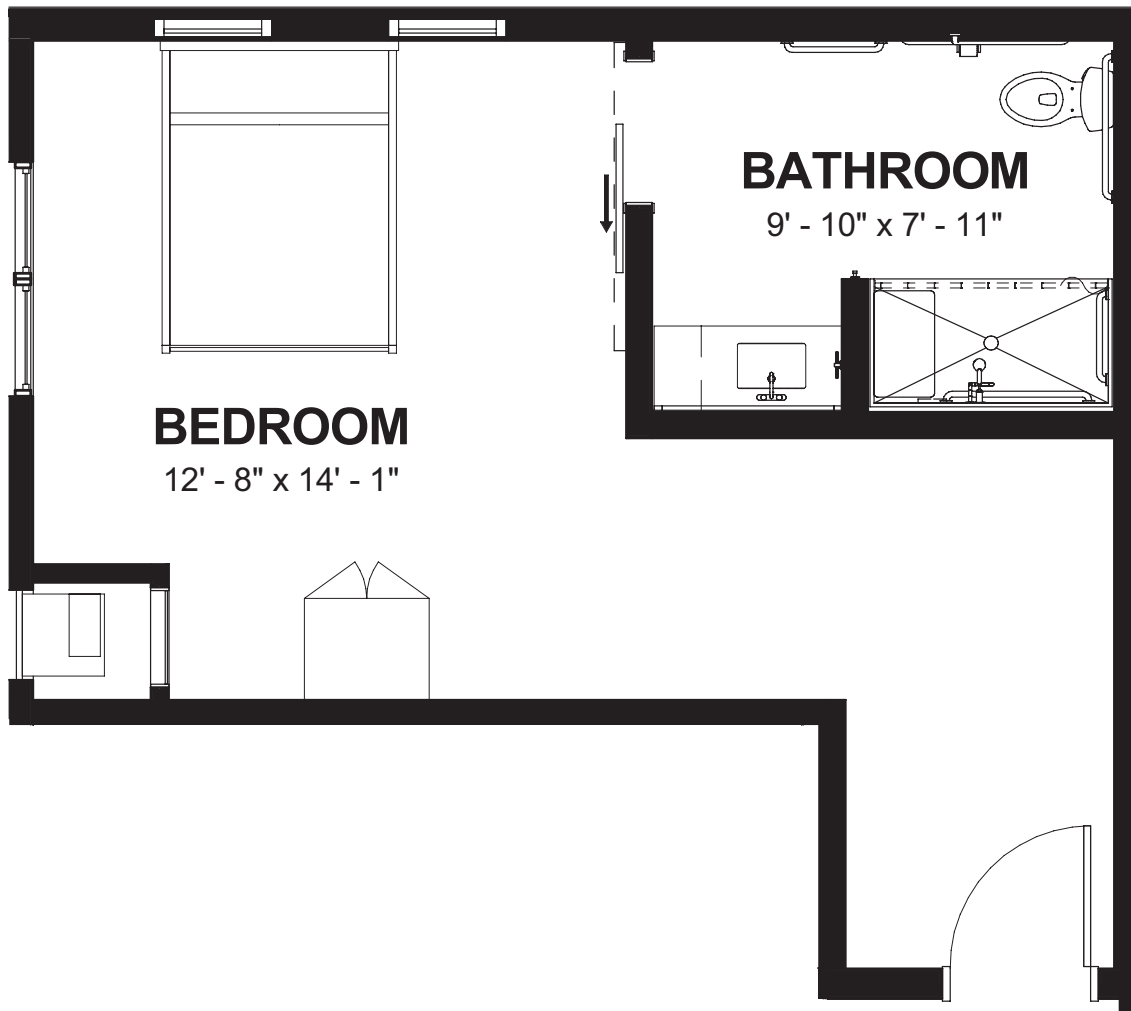

Cypress II

311 ^{SQ FT}

- One Bedroom
- One Bath

Cypress I

311 ^{SQ FT}

- One Bedroom
- One Bath

Cherry

378 SQ FT

- One Bedroom
- One Bath

Rose

596 SQ FT

- Two Bedroom
- One Bath