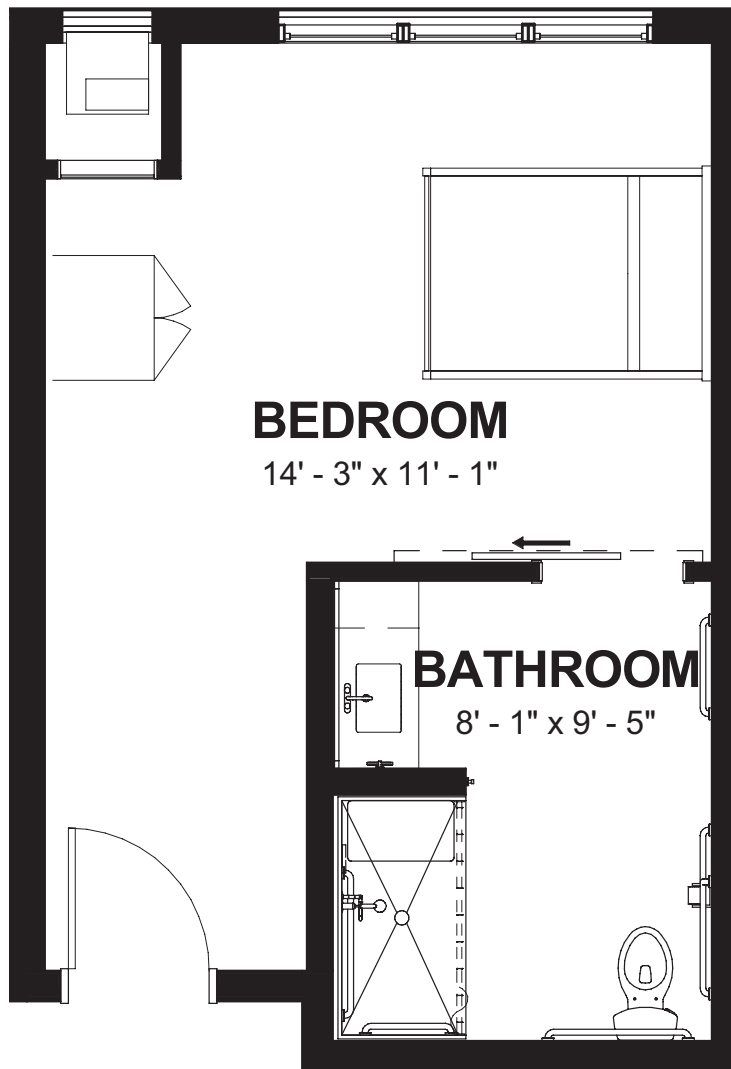

Cypress II

311 ^{SQ FT}

- One Bedroom
- One Bath

Cypress I

311 ^{SQ FT}

- One Bedroom
- One Bath

Cherry

378 SQ FT

- One Bedroom
- One Bath

Rose

596 SQ FT

- Two Bedroom
- One Bath