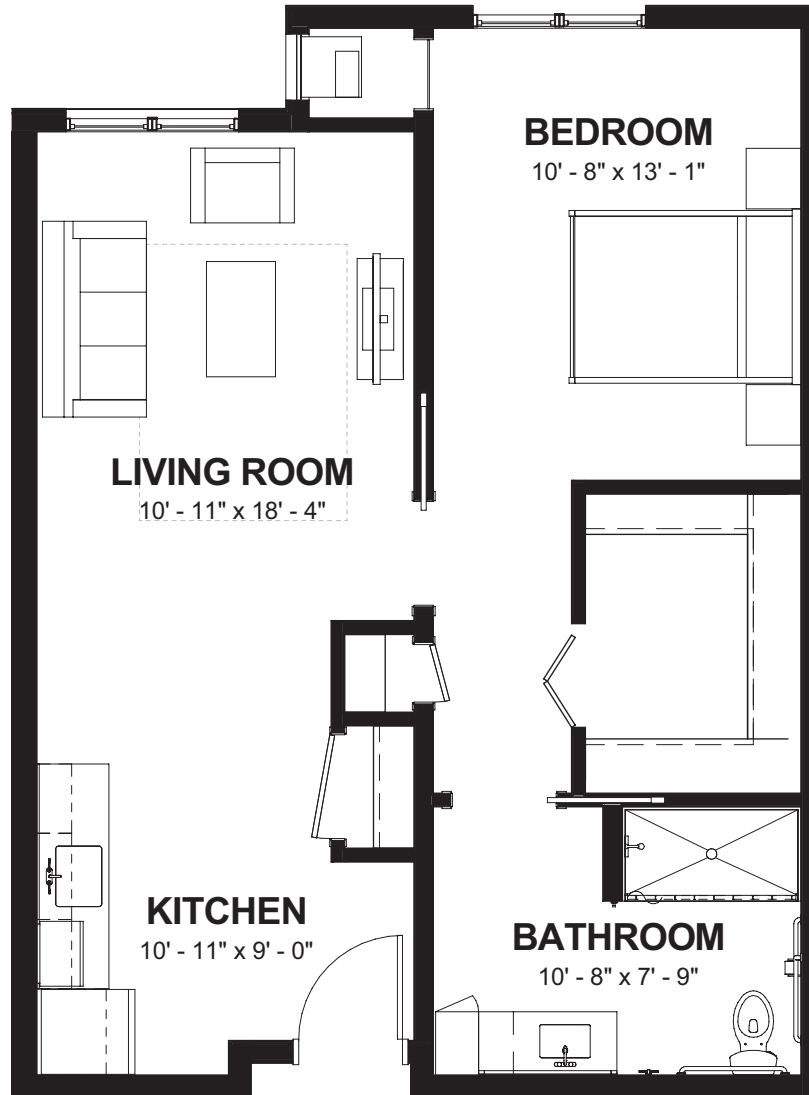

# Linden II

599 SQ FT

- One Bedroom
- One Bath

# Hickory

541 <sup>SQ FT</sup>

- One Bedroom
- One Bath

# Juniper

659 SQ FT

- One Bedroom
- One Bath

# Aspen I

752 SQ FT

■ Two Bedroom