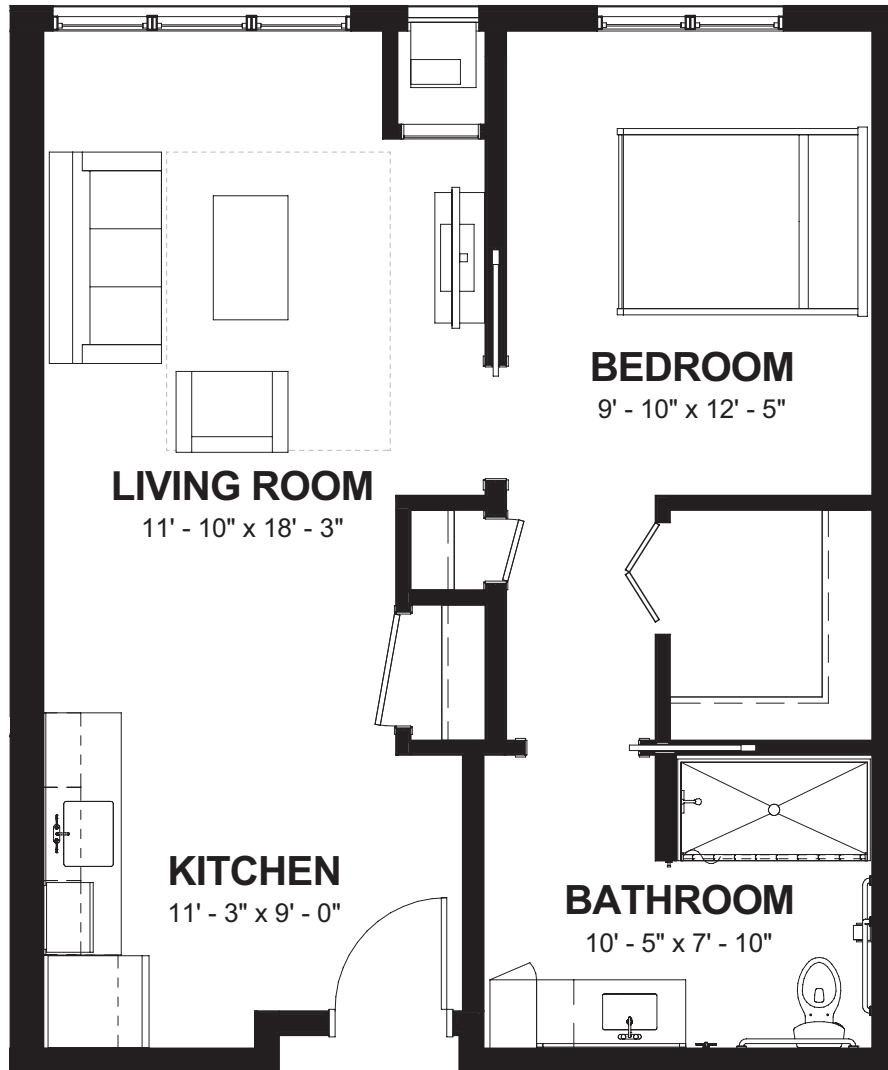

# Linden I

600 SQ FT

- One Bedroom
- One Bath

# Mulberry I

512 <sup>SQ FT</sup>

- One Bedroom
- One Bath

# Spruce I

624 SQ FT

- One Bedroom
- One Bath

# Spruce II

625 SQ FT

- One Bedroom
- One Bath