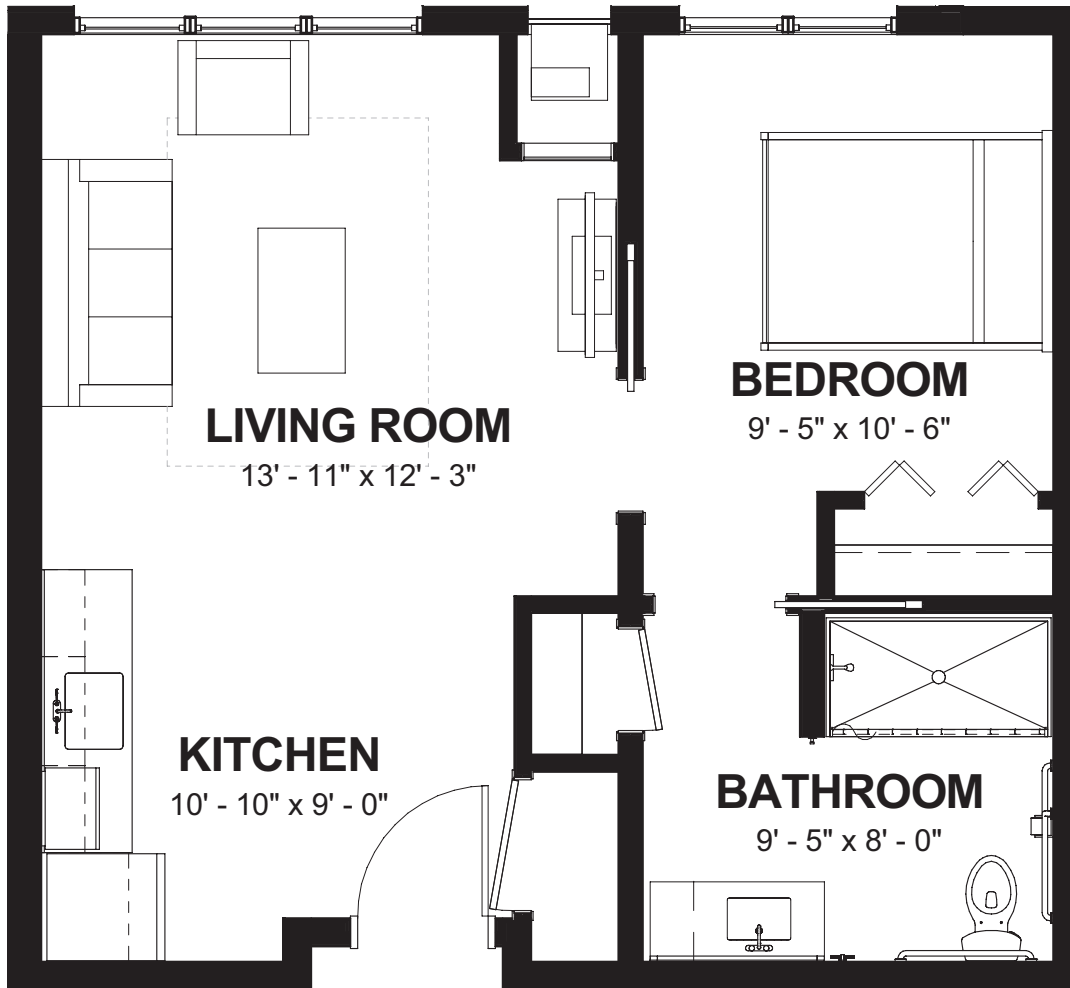

# Spruce I

624 SQ FT

- One Bedroom
- One Bath

# Spruce II

625 SQ FT

- One Bedroom
- One Bath

# Mulberry II

512 <sup>SQ FT</sup>

- One Bedroom
- One Bath

# Linden II

599 SQ FT

- One Bedroom
- One Bath