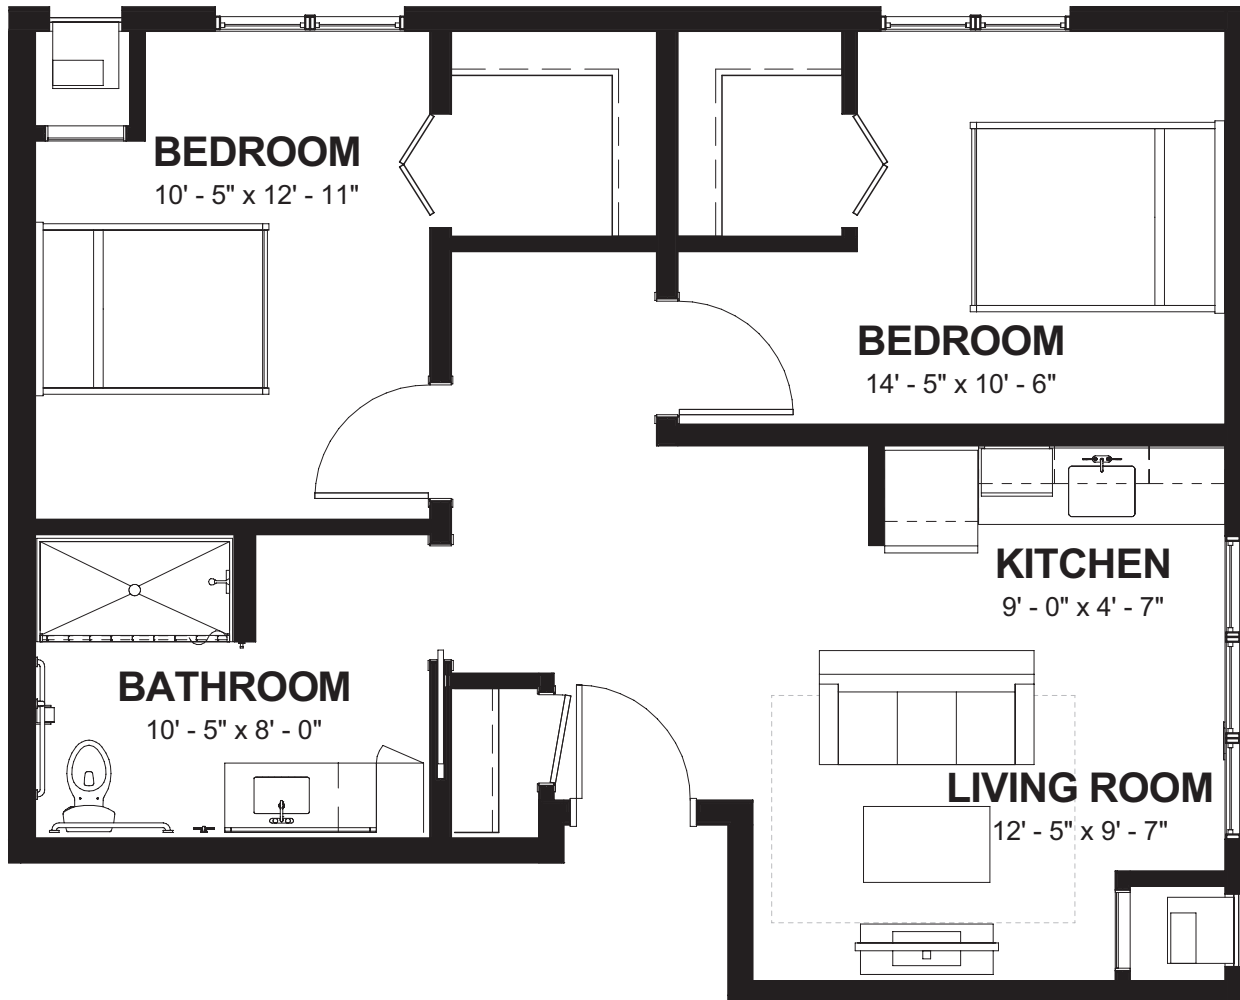

# Aspen I

752 SQ FT

■ Two Bedroom

# Aspen II

752 SQ FT

■ Two Bedroom

# Cedar

739 SQ FT

- Two Bedroom
- One Bath

# Dogwood

779 SQ FT

- Two Bedroom
- One Bath