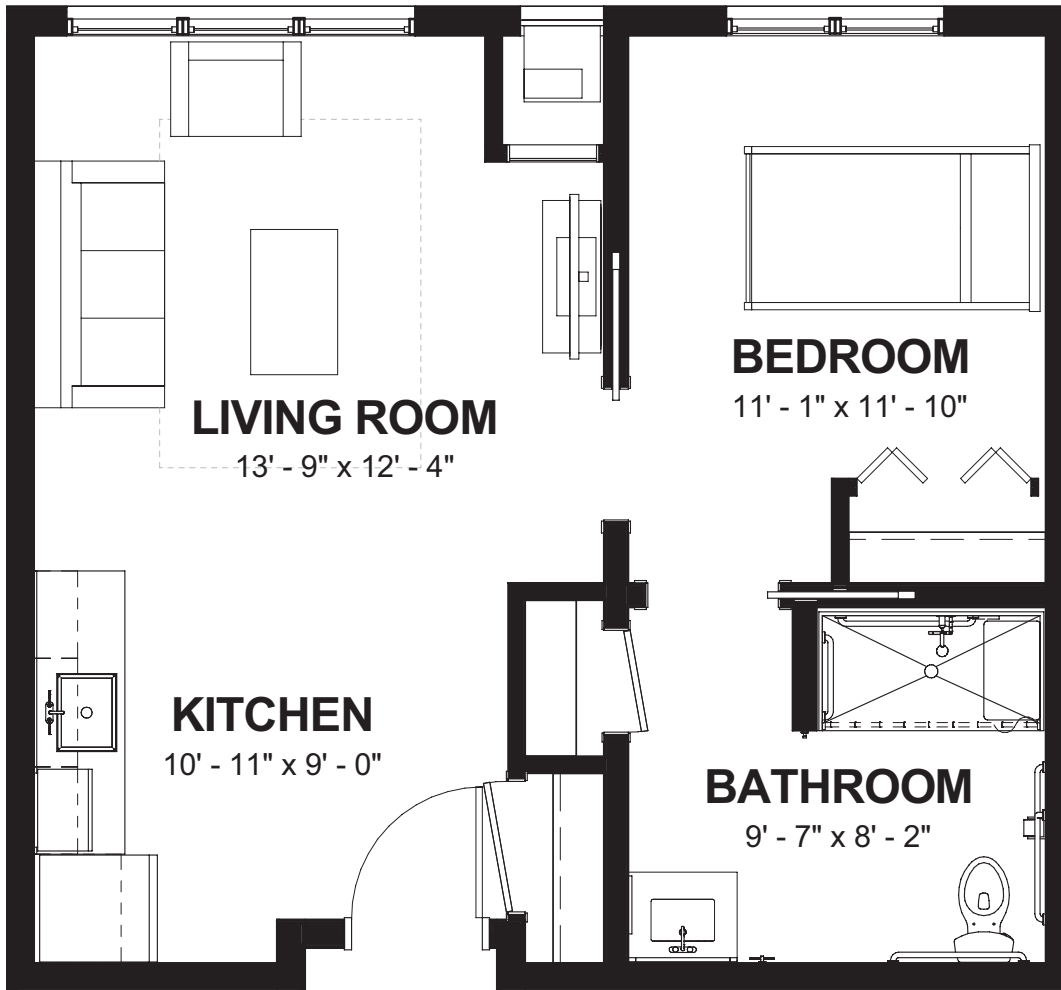

# Alder

424 <sup>SQ FT</sup>

■ Studio

# Linden I

600 SQ FT

- One Bedroom
- One Bath

# Mulberry I

512 <sup>SQ FT</sup>

- One Bedroom
- One Bath

# Spruce I

624 SQ FT

- One Bedroom
- One Bath