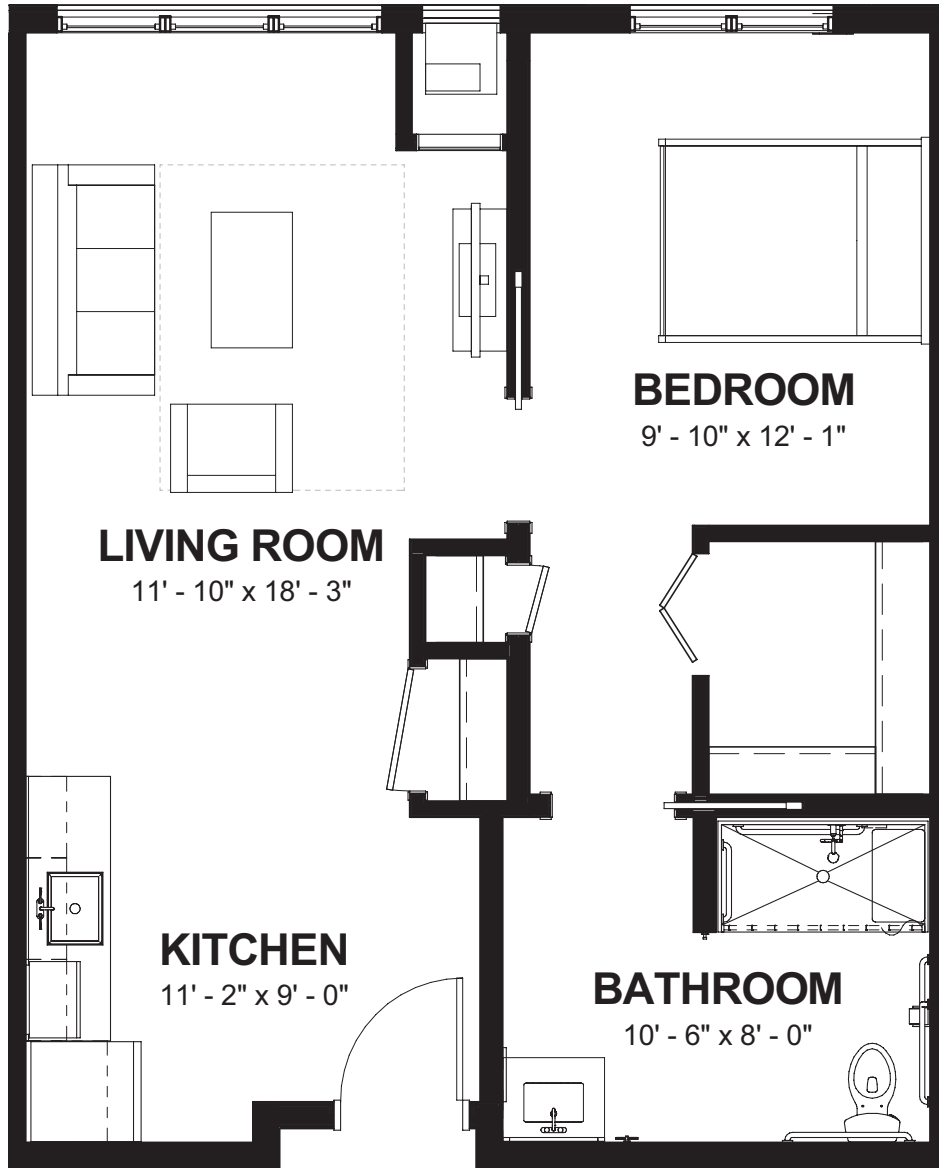

# Linden I

600 SQ FT

- One Bedroom
- One Bath

# Mulberry I

512 <sup>SQ FT</sup>

- One Bedroom
- One Bath

# Spruce I

624 SQ FT

- One Bedroom
- One Bath

# Spruce II

625 SQ FT

- One Bedroom
- One Bath