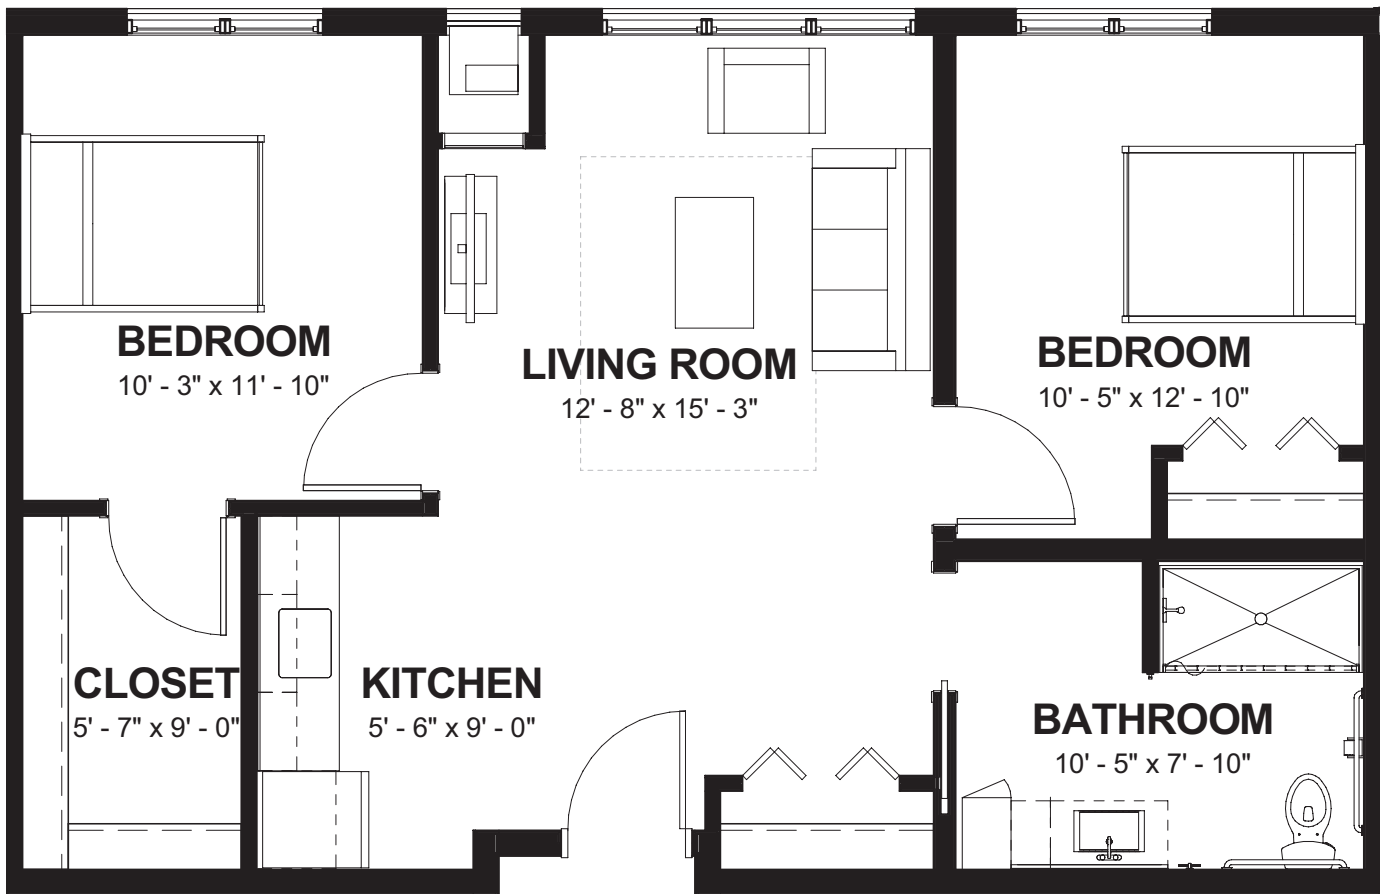

# Juniper

659 SQ FT

- One Bedroom
- One Bath

# Aspen I

752 SQ FT

■ Two Bedroom

# Cedar

739 SQ FT

- Two Bedroom
- One Bath

# Dogwood

779 SQ FT

- Two Bedroom
- One Bath