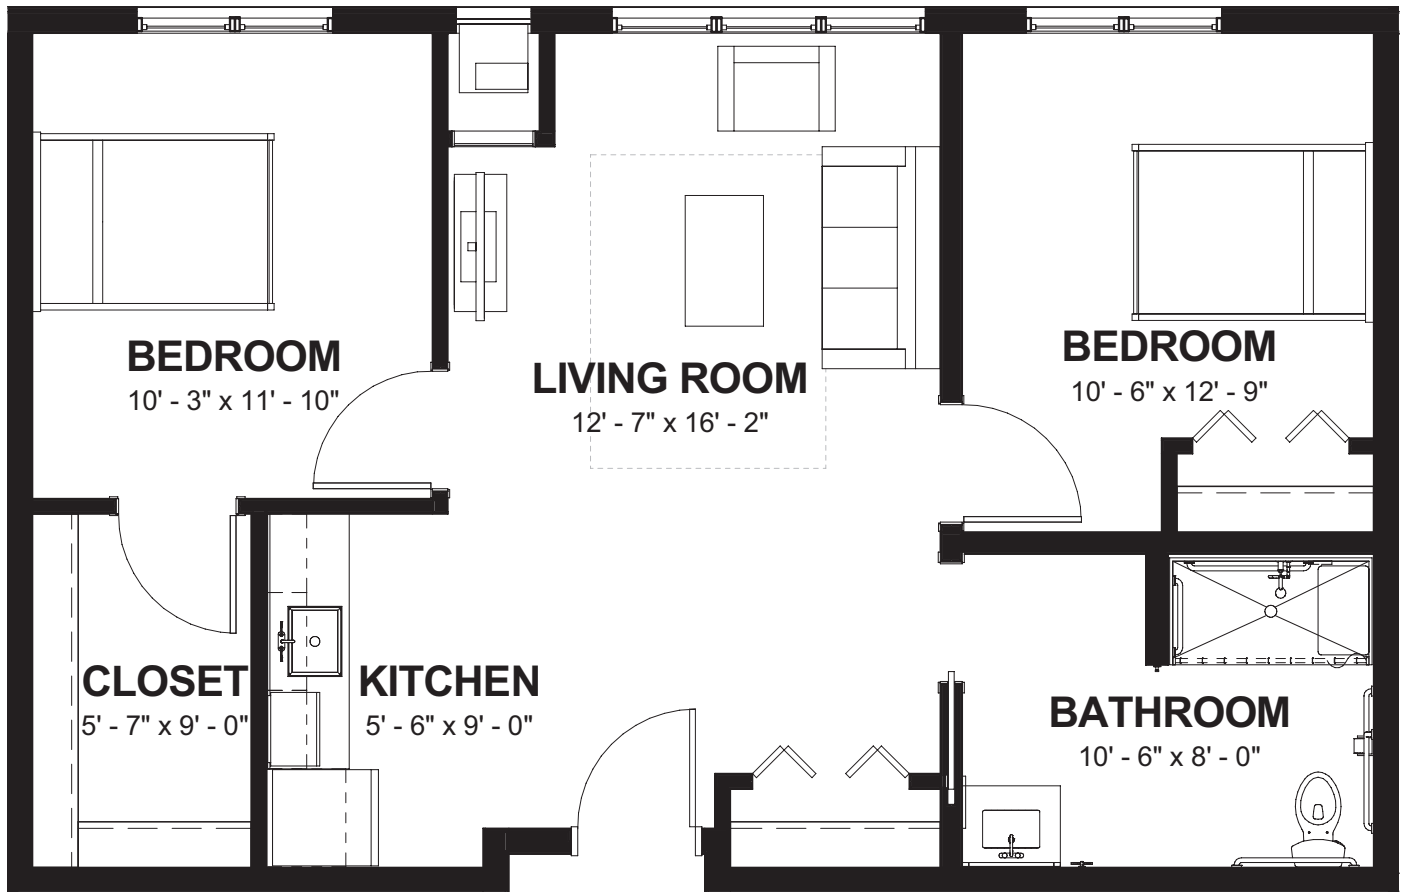

# Aspen I

752 SQ FT

■ Two Bedroom

# Aspen II

752 SQ FT

■ Two Bedroom

# Cedar

739 SQ FT

- Two Bedroom
- One Bath

# Dogwood

779 SQ FT

- Two Bedroom
- One Bath