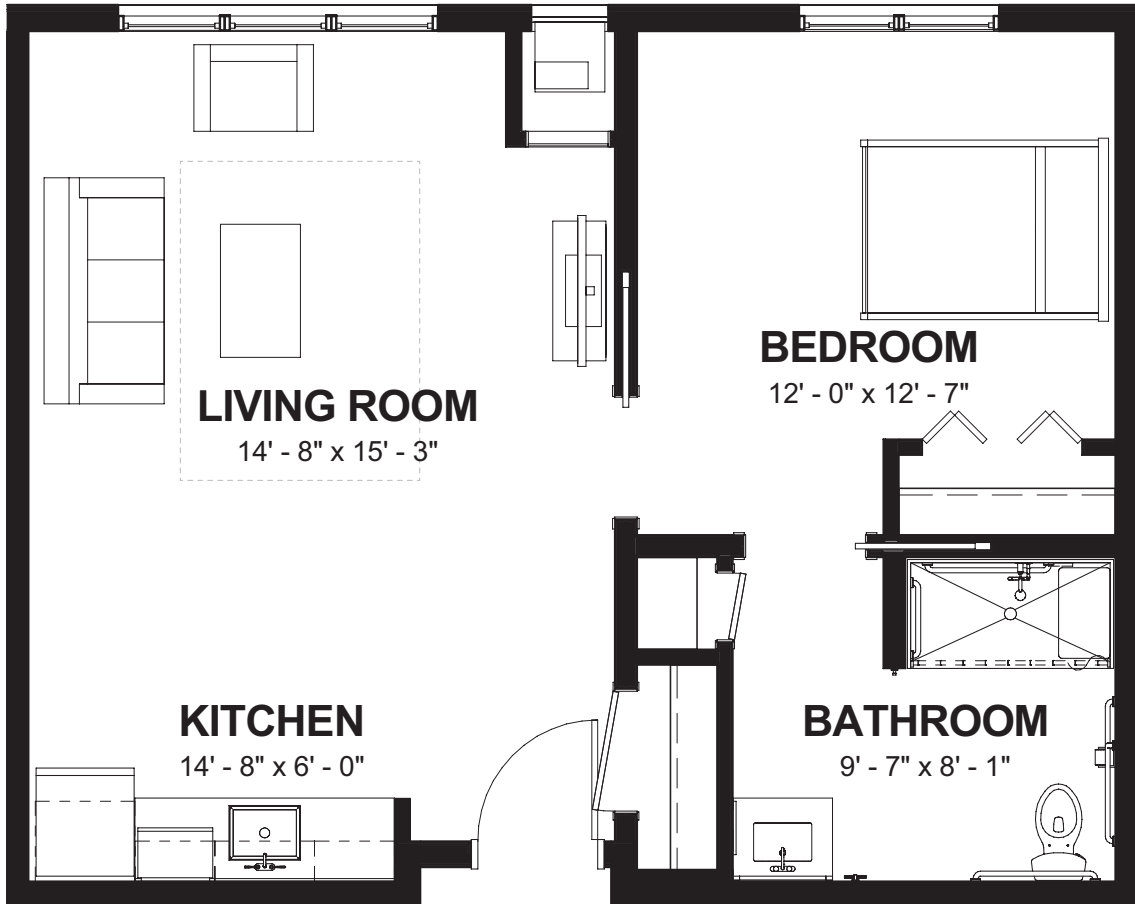

# Spruce II

625 SQ FT

- One Bedroom
- One Bath

# Mulberry II

512 <sup>SQ FT</sup>

- One Bedroom
- One Bath

# Linden II

599 SQ FT

- One Bedroom
- One Bath

# Hickory

541 <sup>SQ FT</sup>

- One Bedroom
- One Bath