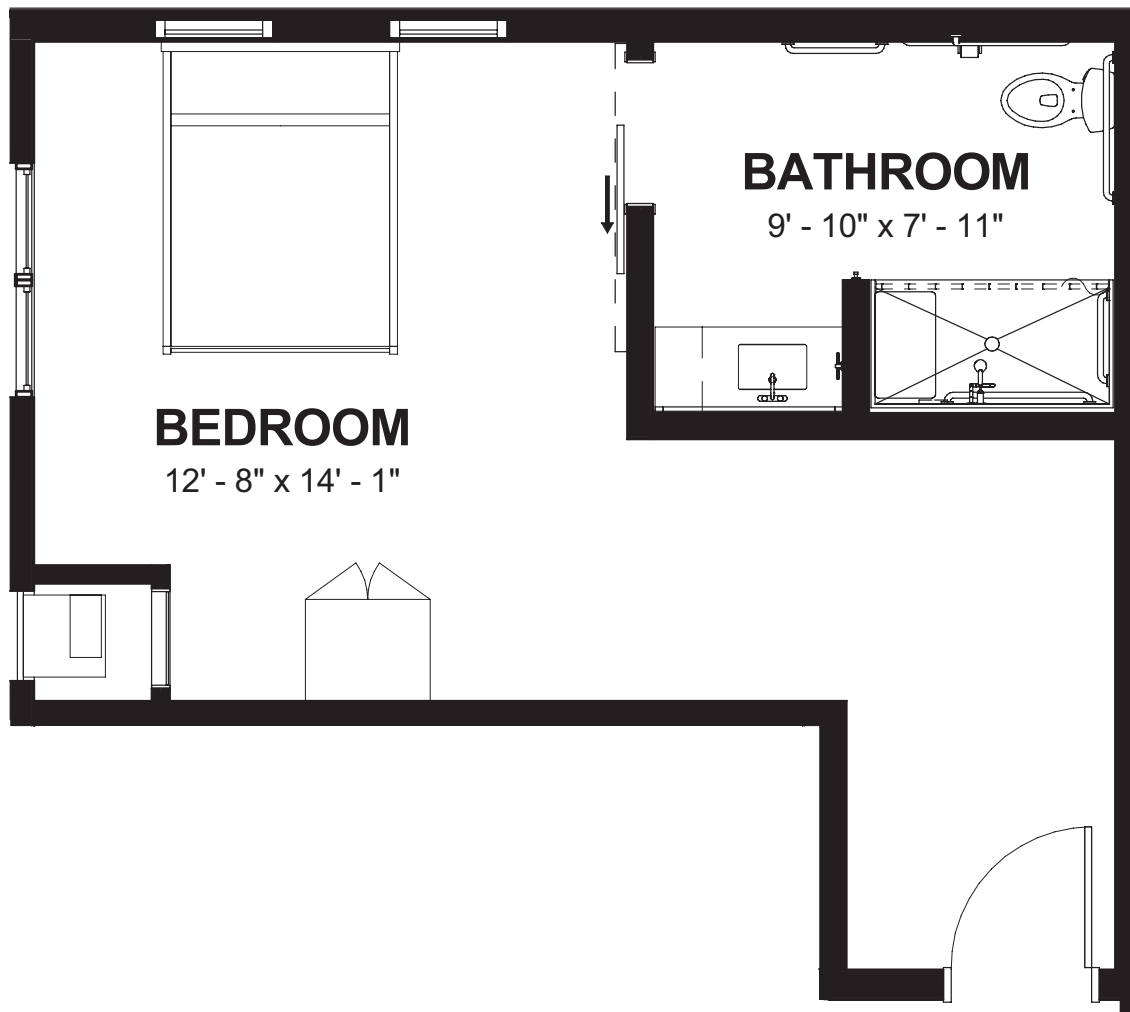

Cypress II

311 ^{SQ FT}

- One Bedroom
- One Bath

Cherry

378 SQ FT

- One Bedroom
- One Bath

Rose

596 SQ FT

- Two Bedroom
- One Bath