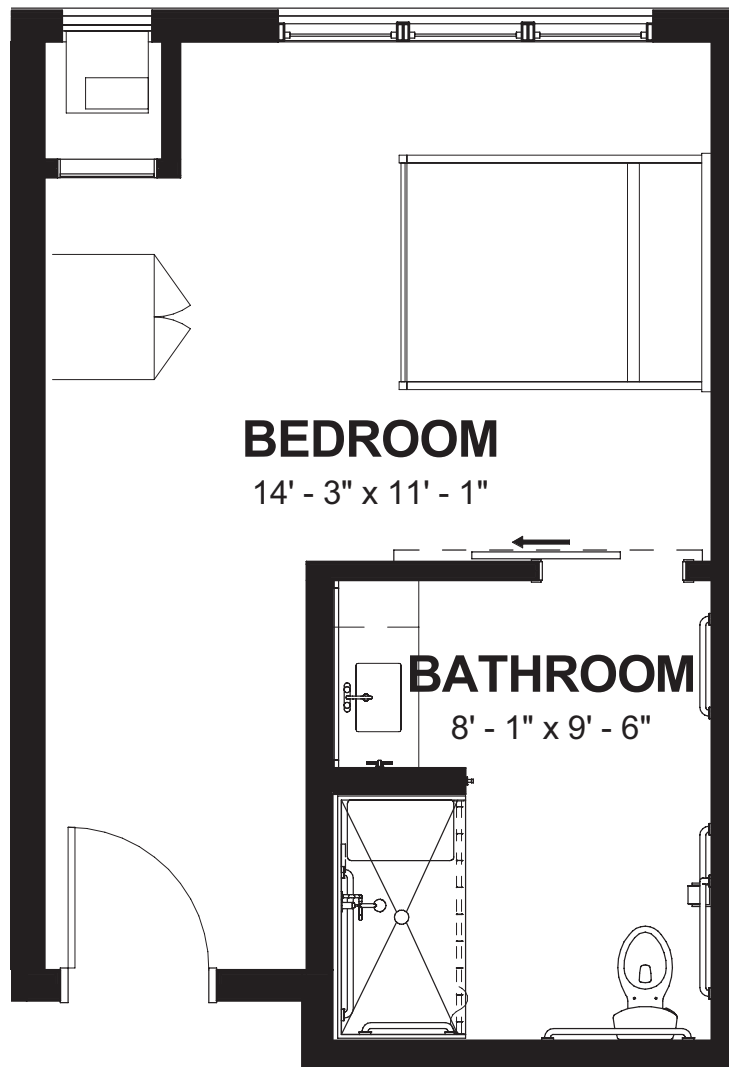

Cypress II

311 ^{SQ FT}

- One Bedroom
- One Bath

Cherry

378 SQ FT

- One Bedroom
- One Bath

Rose

596 SQ FT

- Two Bedroom
- One Bath